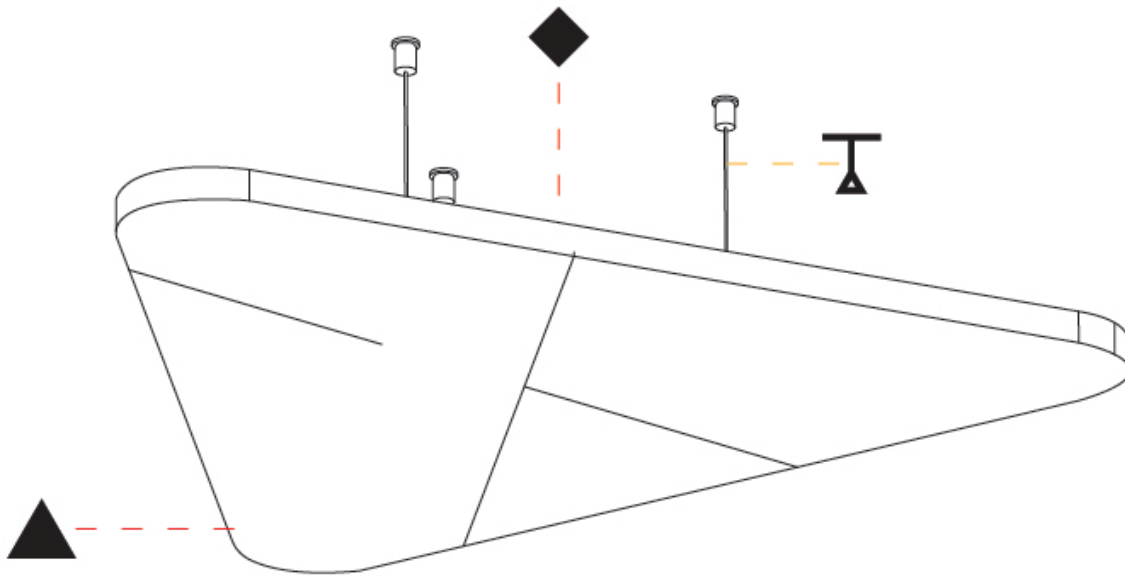

VICTORY ACOUSTIC PANEL SUSPENSION

A300710-

PROJECT	_____
TYPE	_____
SPECIFIER	_____
QUANTITY	_____
DATE	_____

A