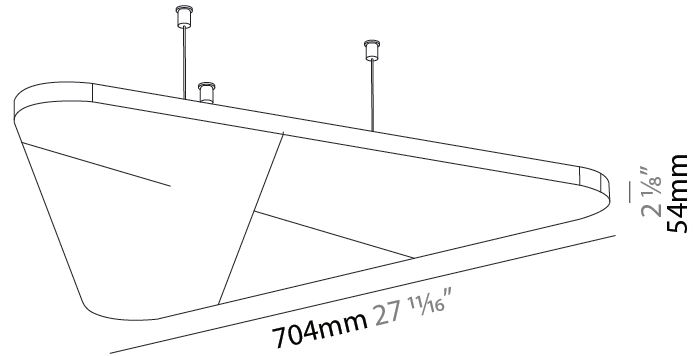

Fixture Material: Aluminum
 Cable Details: [2000mm](#) / [6000mm](#) [Transparent Cable](#)

ELECTRICAL

LED

OPTICAL

RATINGS AND CERTIFICATIONS

Certified By: CSA Certified to UL and CSA Standards
 IP rating: IP20